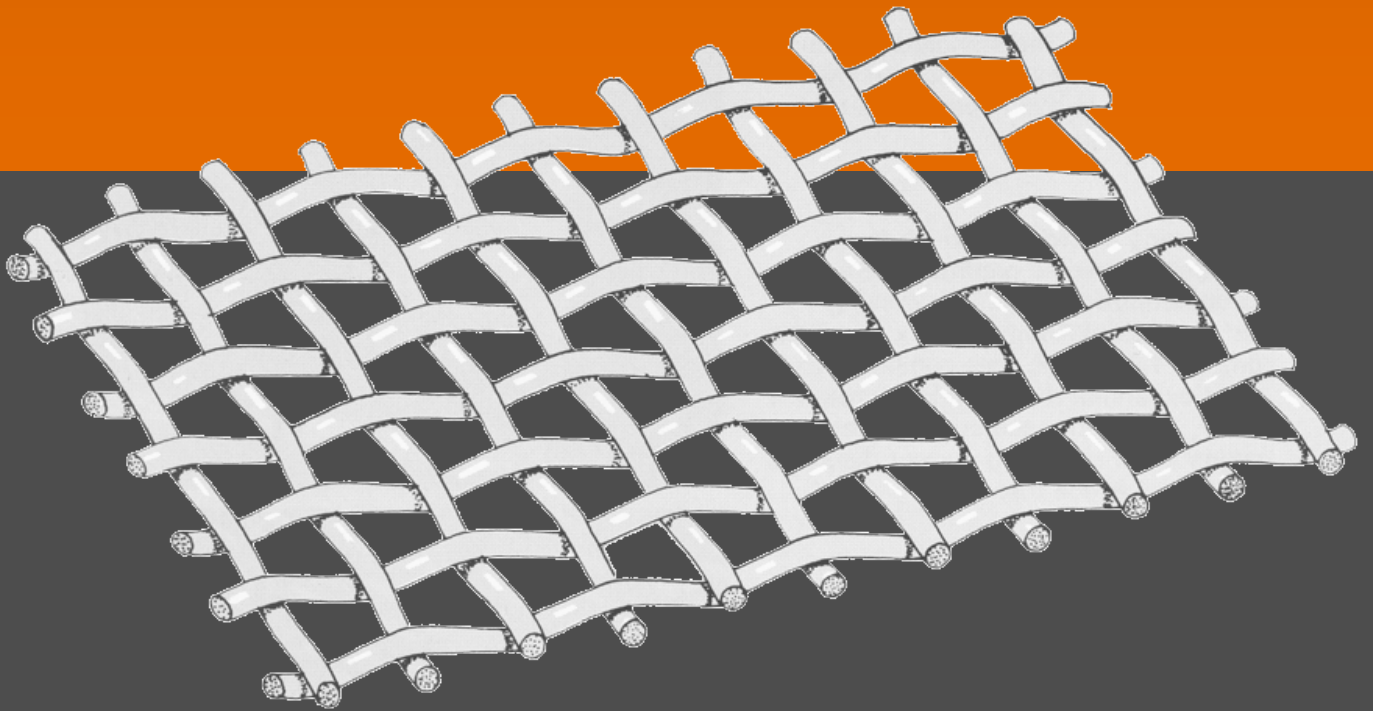

ANOMET PRODUCTS

PLATINUM CLAD MESH ANODES

- COMPLETE METALLURGICAL BOND BETWEEN PLATINUM AND NIOBIUM
- USES NIOBIUM AS A SUPERIOR SUBSTRATE MATERIAL
- ACTIVE SURFACE AREA OF 1.25 IN²/IN²
- AVAILABLE IN SINGLE PIECES UP TO 36 INCHES WIDE
- ECONOMICAL COST / HIGH RELIABILITY / LONGER LIFE
- AVAILABLE WITH OR WITHOUT FRAMES
- SAMPLE QUANTITIES AVAILABLE

PLATINUM CLAD MESH ANODES

Platinum clad woven mesh anode materials manufactured by Anomet Products feature a complete metallurgical bond between the platinum and niobium substrate. This material is produced by weaving .020" diameter platinum clad niobium wire in a 10 x 10 mesh pattern (10 wire/ inch in both directions). The standard platinum thickness is 100 microinches; this is equivalent to 125 microinches two sided expanded mesh.

By weaving a clad wire which is completely covered platinum there are no unplatinized edges. The working surface area of Anomet's 10 x 10 woven mesh is 1.25 in²/in². This compares to a 2:1 expanded mesh working area of 1 in²/in². Thus increased surface area means lower operating current densities and longer anode life.

Anomet's woven mesh is available in virtually any size and may be obtained up to 36 inches wide with no joining or welding.

Please contact Anomet for more information and pricing on Platinum Clad Mesh Anodes and other products offered by Anomet Products.