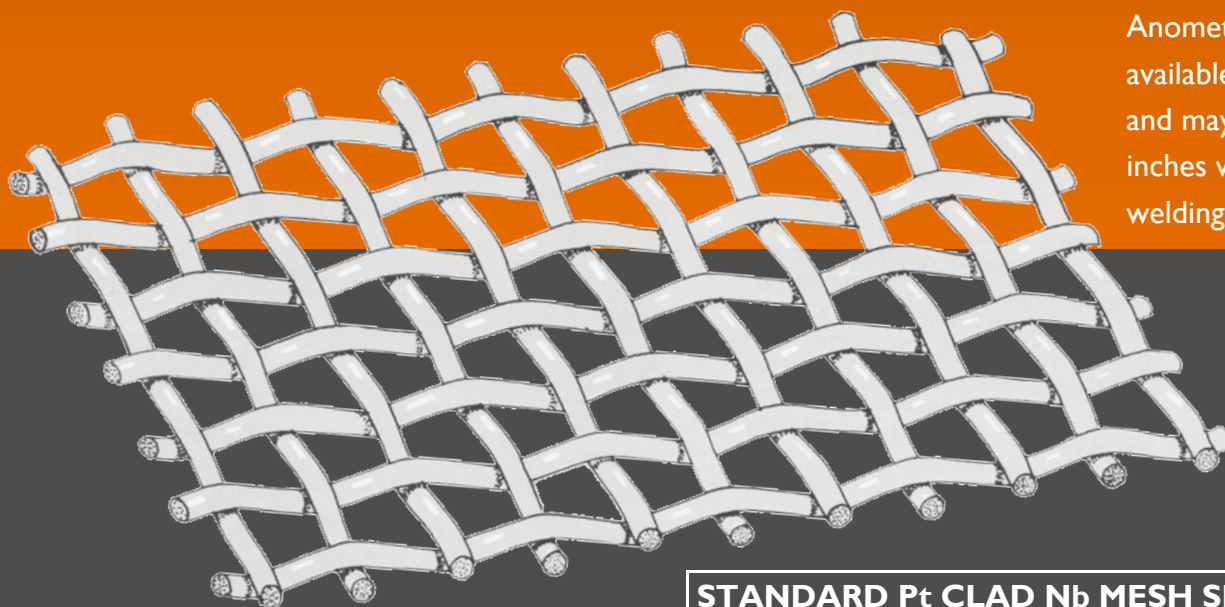

ANOMET PRODUCTS

PLATINUM CLAD MESH ANODES

- COMPLETE METALLURGICAL BOND BETWEEN PLATINUM AND NIOBIUM
- USES NIOBIUM AS A SUPERIOR SUBSTRATE MATERIAL
- ACTIVE SURFACE AREA OF 1.25 IN²/IN²
- AVAILABLE IN SINGLE PIECES UP TO 36 INCHES WIDE
- ECONOMICAL COST / HIGH RELIABILITY / LONGER LIFE
- AVAILABLE WITH OR WITHOUT FRAMES
- SAMPLE QUANTITIES AVAILABLE

PLATINUM CLAD MESH ANODES

Platinum clad woven mesh anode materials manufactured by Anomet Products feature a complete metallurgical bond between the platinum and niobium substrate. This material is produced by weaving .020" diameter platinum clad niobium wire in a 10 x 10 mesh pattern (10 wire/ inch in both directions). The standard platinum thickness is 100 microinches; this is equivalent to 125 microinches two sided expanded mesh.

By weaving a clad wire which is completely covered platinum there are no unplatinized edges. The working surface area of Anomet's 10 x 10 woven mesh is 1.25 in²/in². This compares to a 2:1 expanded mesh working area of 1 in²/in². Thus increased surface area means lower operating current densities and longer anode life.

Anomet's woven mesh is available in virtually any size and may be obtained up to 36 inches wide with no joining or welding.

Please contact Anomet for more information and pricing on Platinum Clad Mesh Anodes and other products offered by Anomet Products.